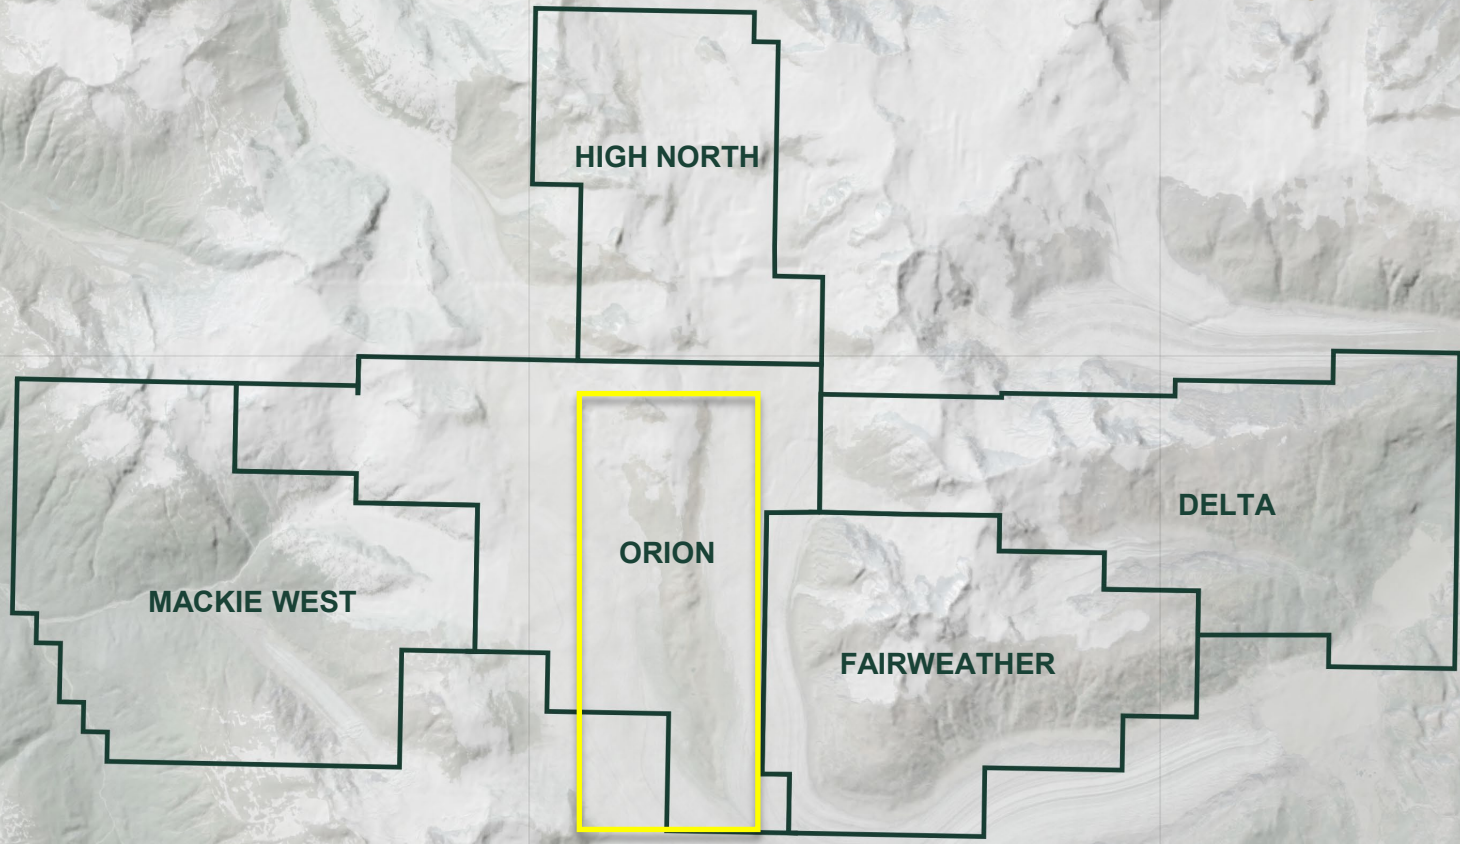

Legend	
	Goldstorm Metals Claims
	Mine - Past Producer
	Mine - Current Producer
	Major Porphyry Deposit
	Sulphurets Thrust Fault
	Kyba Red Line
	Highway
	Mine Road
	Power Line
	Border

410000E

420000E

430000E

CROWN PROJECT  
Claim Boundaries - Plan View

625000N

625000N

**SAMPLE AREA**  
*Press Release November 27, 2023*

624000N

624000N

410000E

420000E